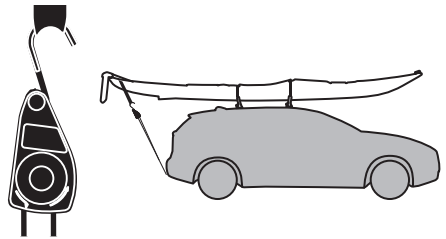

EN Accessories	DK Tilbehør	UK Аксессуары	EL Εξαρτήματα
DE Zubehör	NE Tilbehør	BG Принадлежности	TR Aksesuarlar
FR Accessoires	FI Lisävarusteet	CS Doplňky	AR الملحقات
NL Accessoires	ET Lisavarustus	SK Príslušenstvo	HE מוצרי
IT Accessori	LV Piederumi	SL Dodatki	ZH 附件
ES Accesorios	LT Priedai	HR/BiH Dodaci	JA アクセサリー
PT Acessórios	PL Akcesoria	RO Accesorii	KO 액세서리
SV Tillbehör	RU Аксессуары	HU Tartozékok	TH อุปกรณ์เสริม

Thule SquareBar Adapter
8897

Thule QuickDraw
838