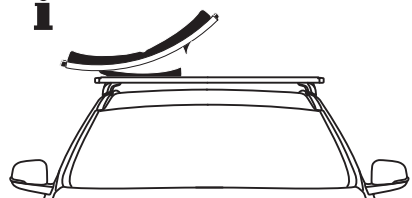

x4

x4

x2

Thule WingBar Evo

Thule WingBar

Thule SlideBar

Thule Squarebar

i

= **Max.
45 kg**

4 kg

**Max
130 km/h**

i

i

i

Thule WingBar
Evo

Thule WingBar

Thule SlideBar

+

+
Thule SquareBar
Adapter 8897

Thule SquareBar

i

Thule WingBar/
WingBar Evo
SlideBar

Thule SquareBar

+
Thule SquareBar
Adapter 8897