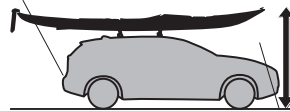

x4

x4

x2

Thule WingBar Evo

Thule WingBar

Thule SlideBar

Thule Squarebar

i

= **Max.
45 kg**

4 kg

**Max
130 km/h**

i

i

i

Thule WingBar
Evo

Thule WingBar